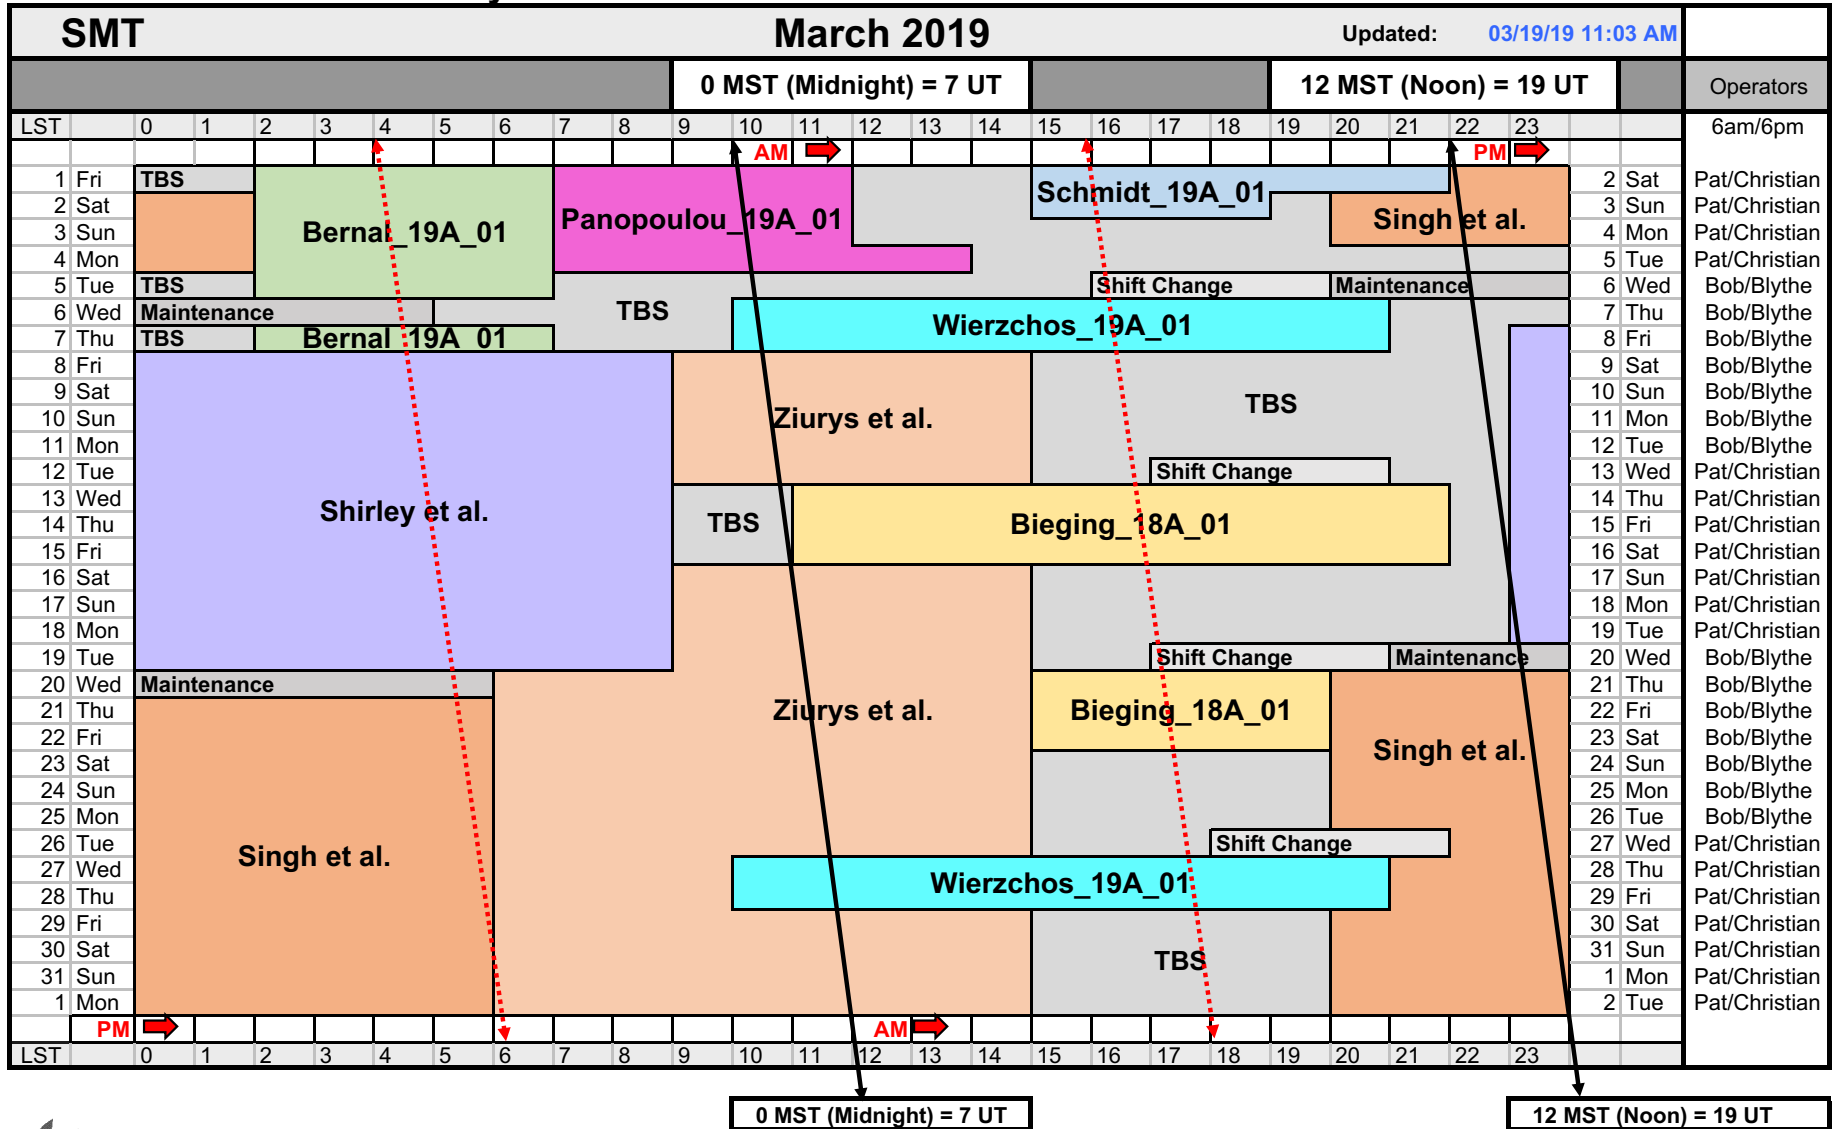

Arizona Radio Observatory

Observer Time BEGINS and ENDS at LST times indicated
 Solid black arrows indicate 0 MST (Midnight) and 12 MST (Noon)

Telephone: (520) 621-4328
 Email SMT Operators:
 opersmt@gmail.com