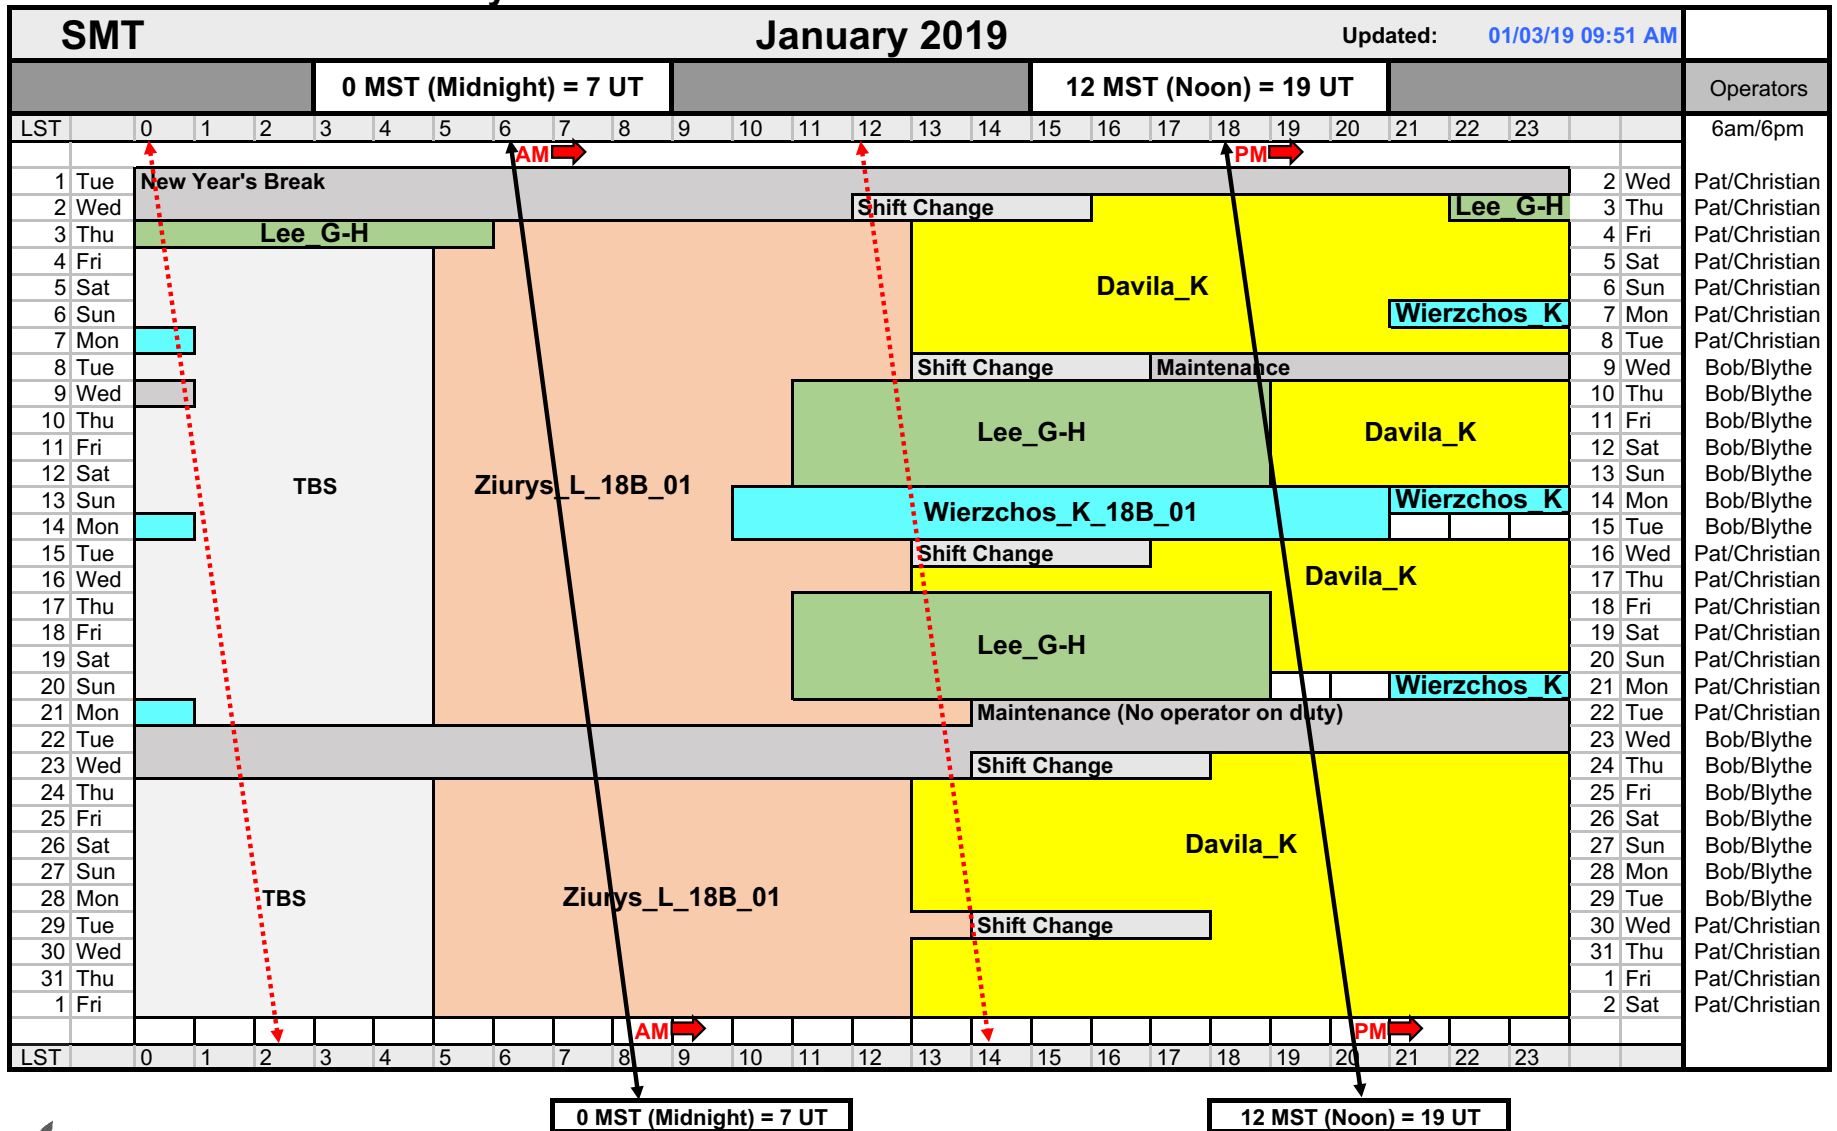

Arizona Radio Observatory

Observer Time BEGINS and ENDS at LST times indicated
 Solid black arrows indicate 0 MST (Midnight) and 12 MST (Noon)

Telephone: (520) 621-4328
 Email SMT Operators:
 opersmt@gmail.com