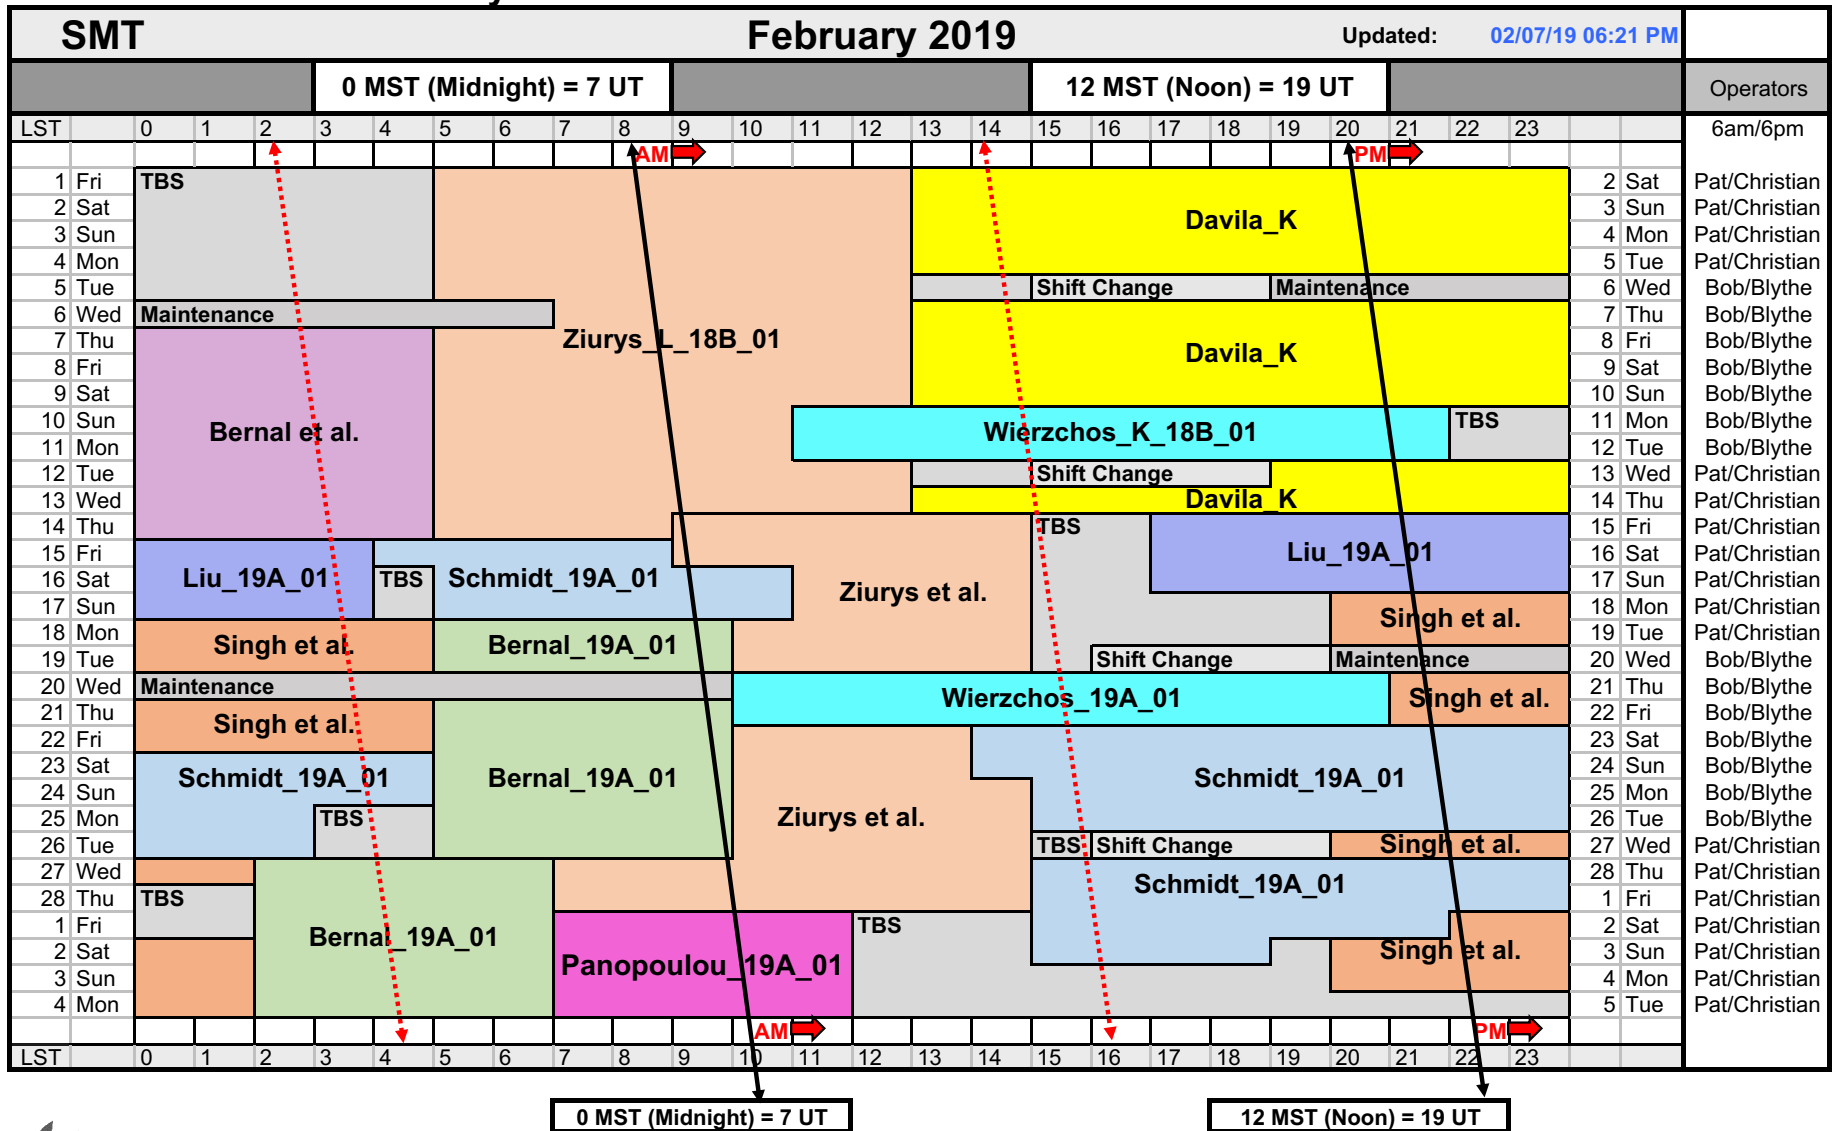

Arizona Radio Observatory

Observer Time BEGINS and ENDS at LST times indicated
 Solid black arrows indicate 0 MST (Midnight) and 12 MST (Noon)

Telephone: (520) 621-4328
 Email SMT Operators:
opersmt@gmail.com