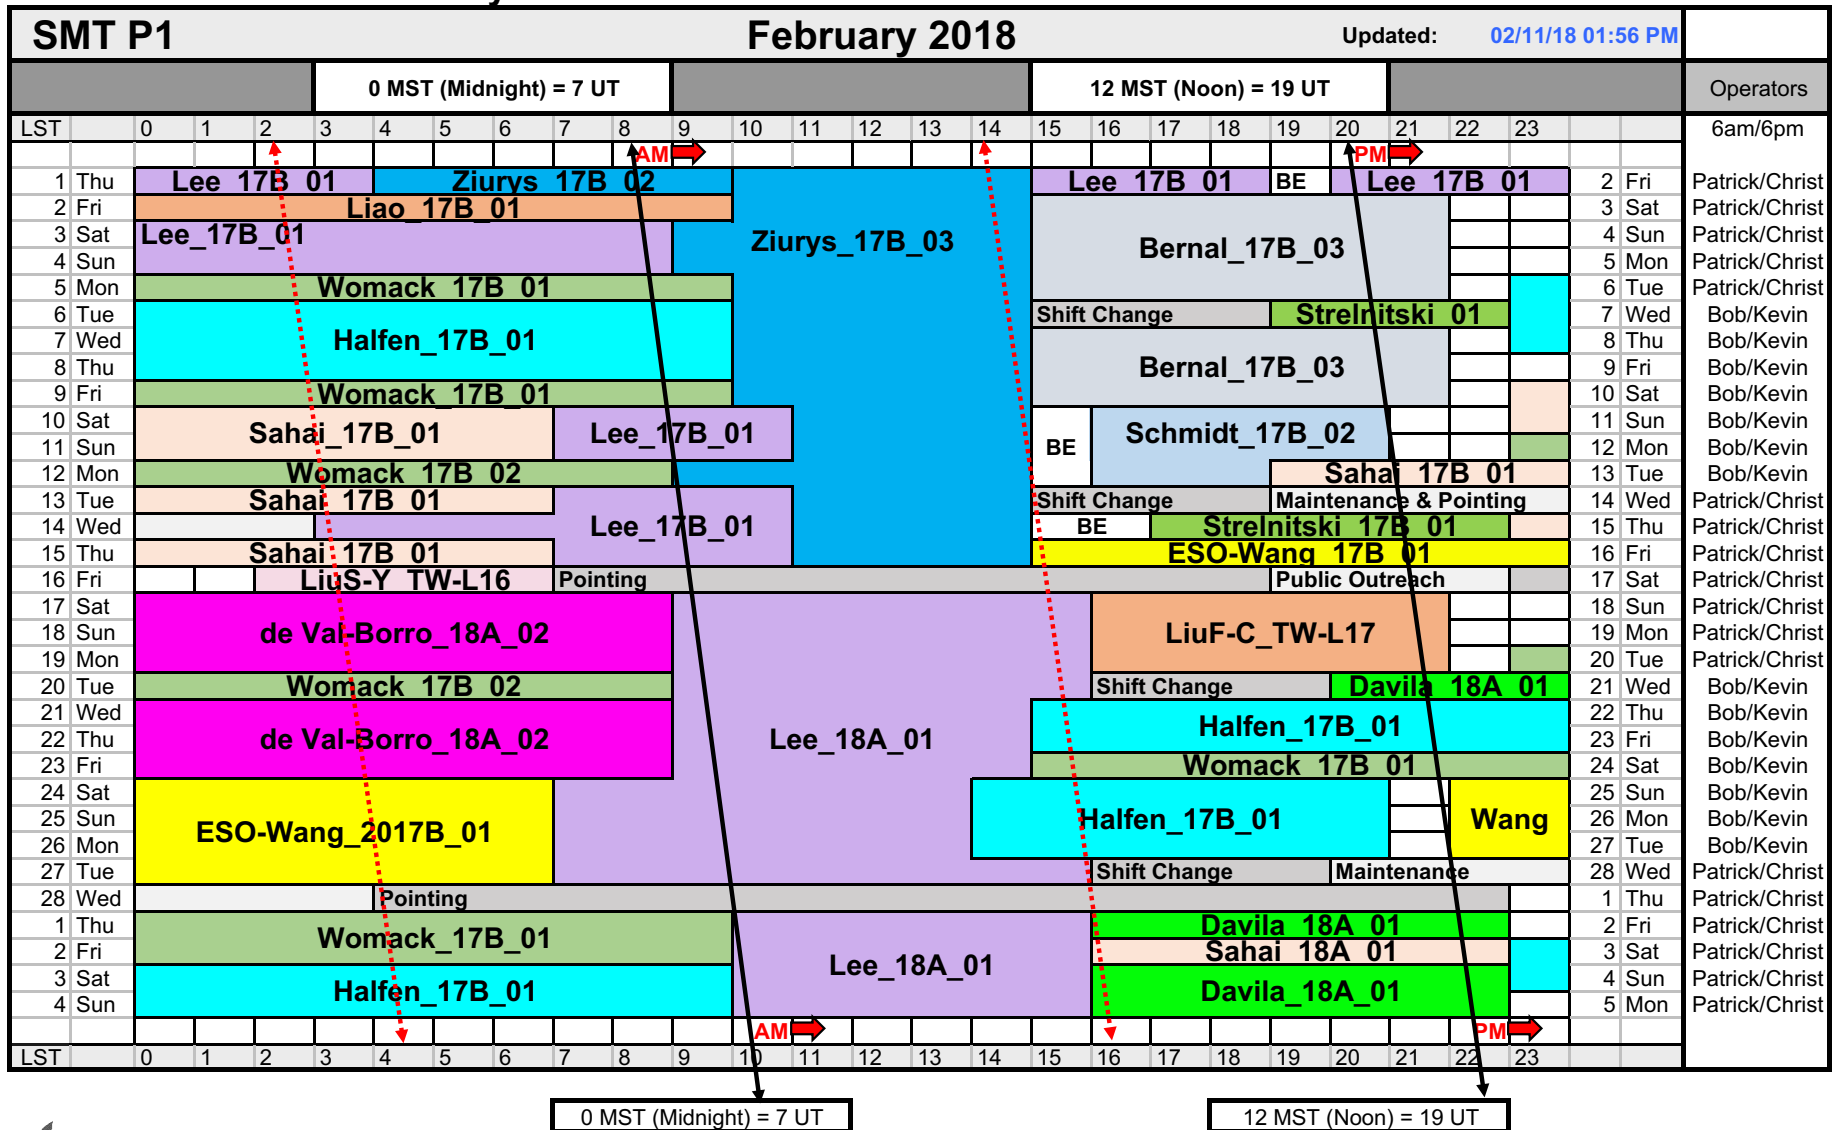

Arizona Radio Observatory

0 MST (Midnight) = 7 UT

12 MST (Noon) = 19 UT

Observer Time BEGINS and ENDS at LST times indicated
Solid black arrows indicate 0 MST (Midnight) and 12 MST (Noon)

Telephone: (520) 621-4328
Email SMT Operators: opersmt@gmail.com