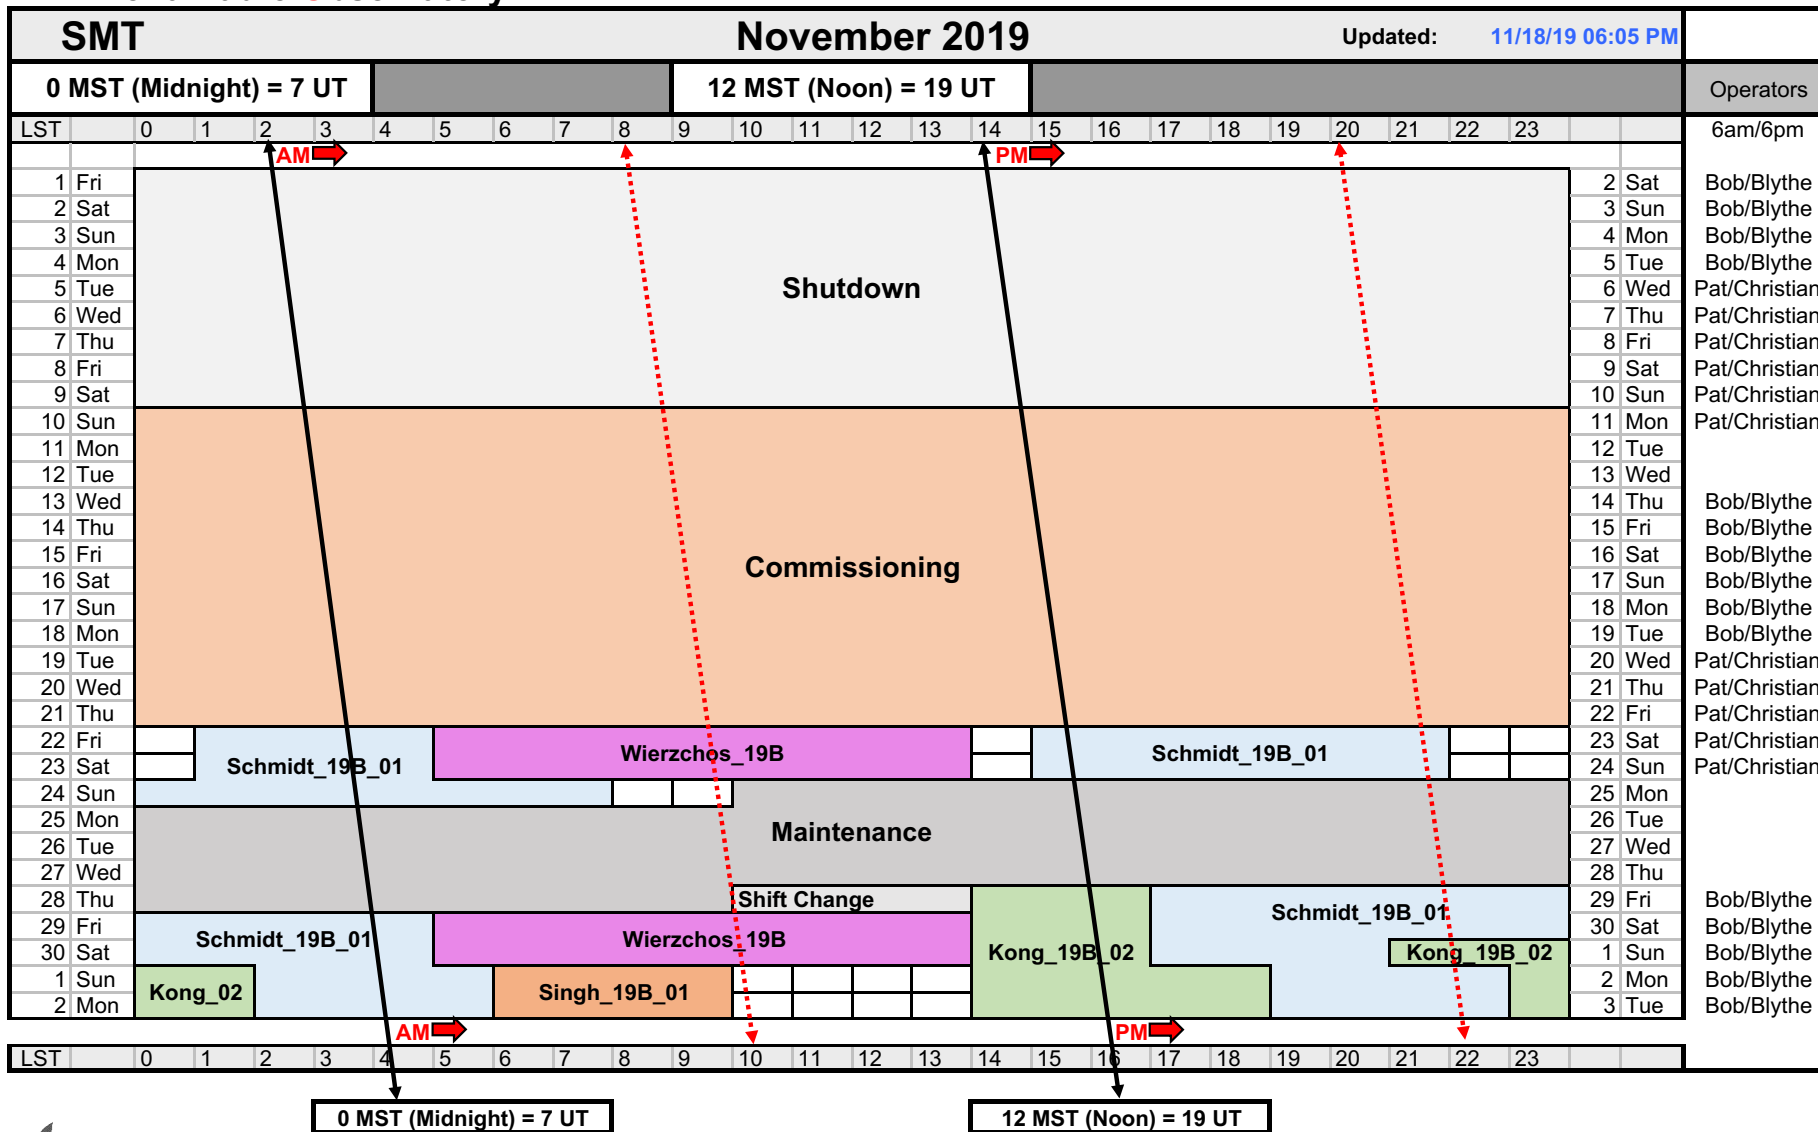

Arizona Radio Observatory

0 MST (Midnight) = 7 UT

12 MST (Noon) = 19 UT

Observer Time BEGINS and ENDS at LST times indicated
 Solid black arrows indicate 0 MST (Midnight) and 12 MST (Noon)

Telephone: (520) 621-4328
 Email SMT Operators: opersmt@gmail.com