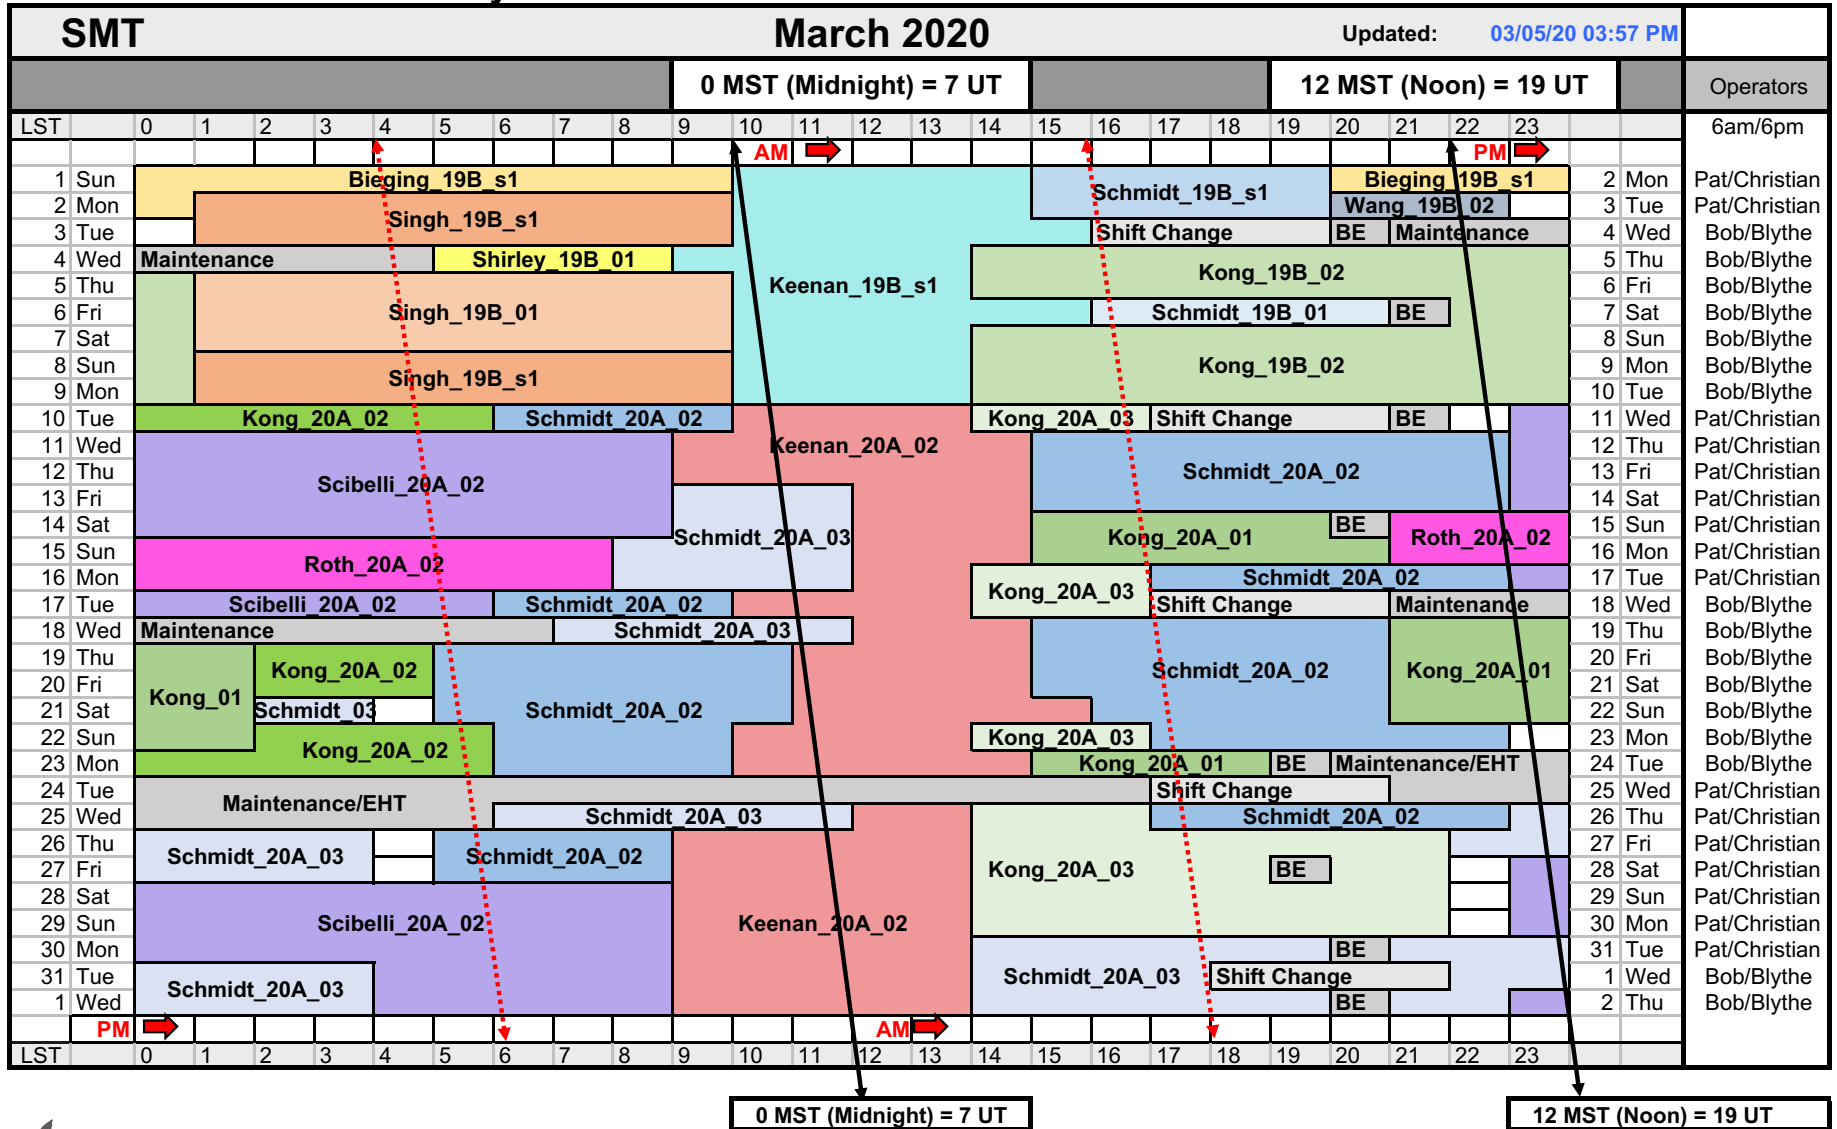

# Arizona Radio Observatory

0 MST (Midnight) = 7 UT

12 MST (Noon) = 19 UT

Observer Time BEGINS and ENDS at LST times indicated  
 Solid black arrows indicate 0 MST (Midnight) and 12 MST (Noon)

Telephone: (520) 621-4328  
 Email SMT Operators:  
 opersmt@gmail.com