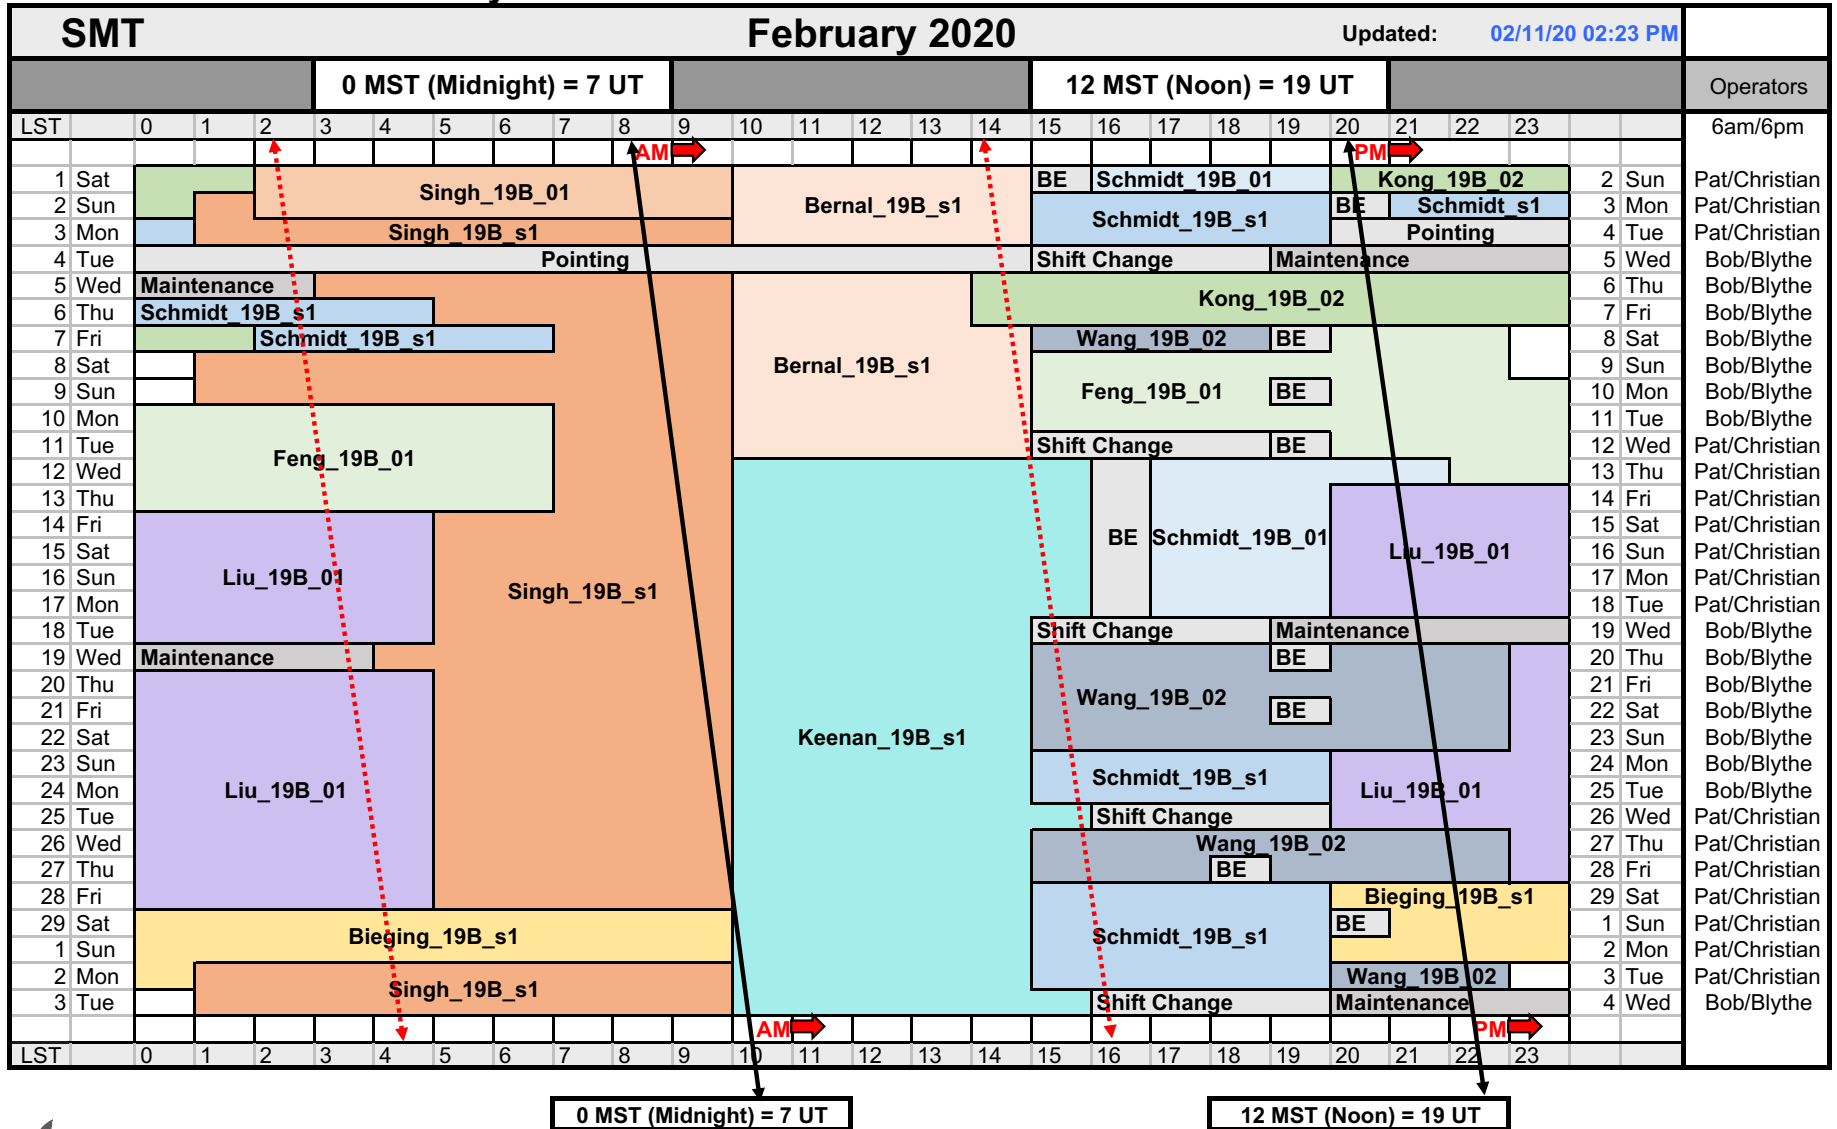

Arizona Radio Observatory

0 MST (Midnight) = 7 UT

12 MST (Noon) = 19 UT

Observer Time BEGINS and ENDS at LST times indicated
 Solid black arrows indicate 0 MST (Midnight) and 12 MST (Noon)

Telephone: (520) 621-4328
 Email SMT Operators:
 opersmt@gmail.com