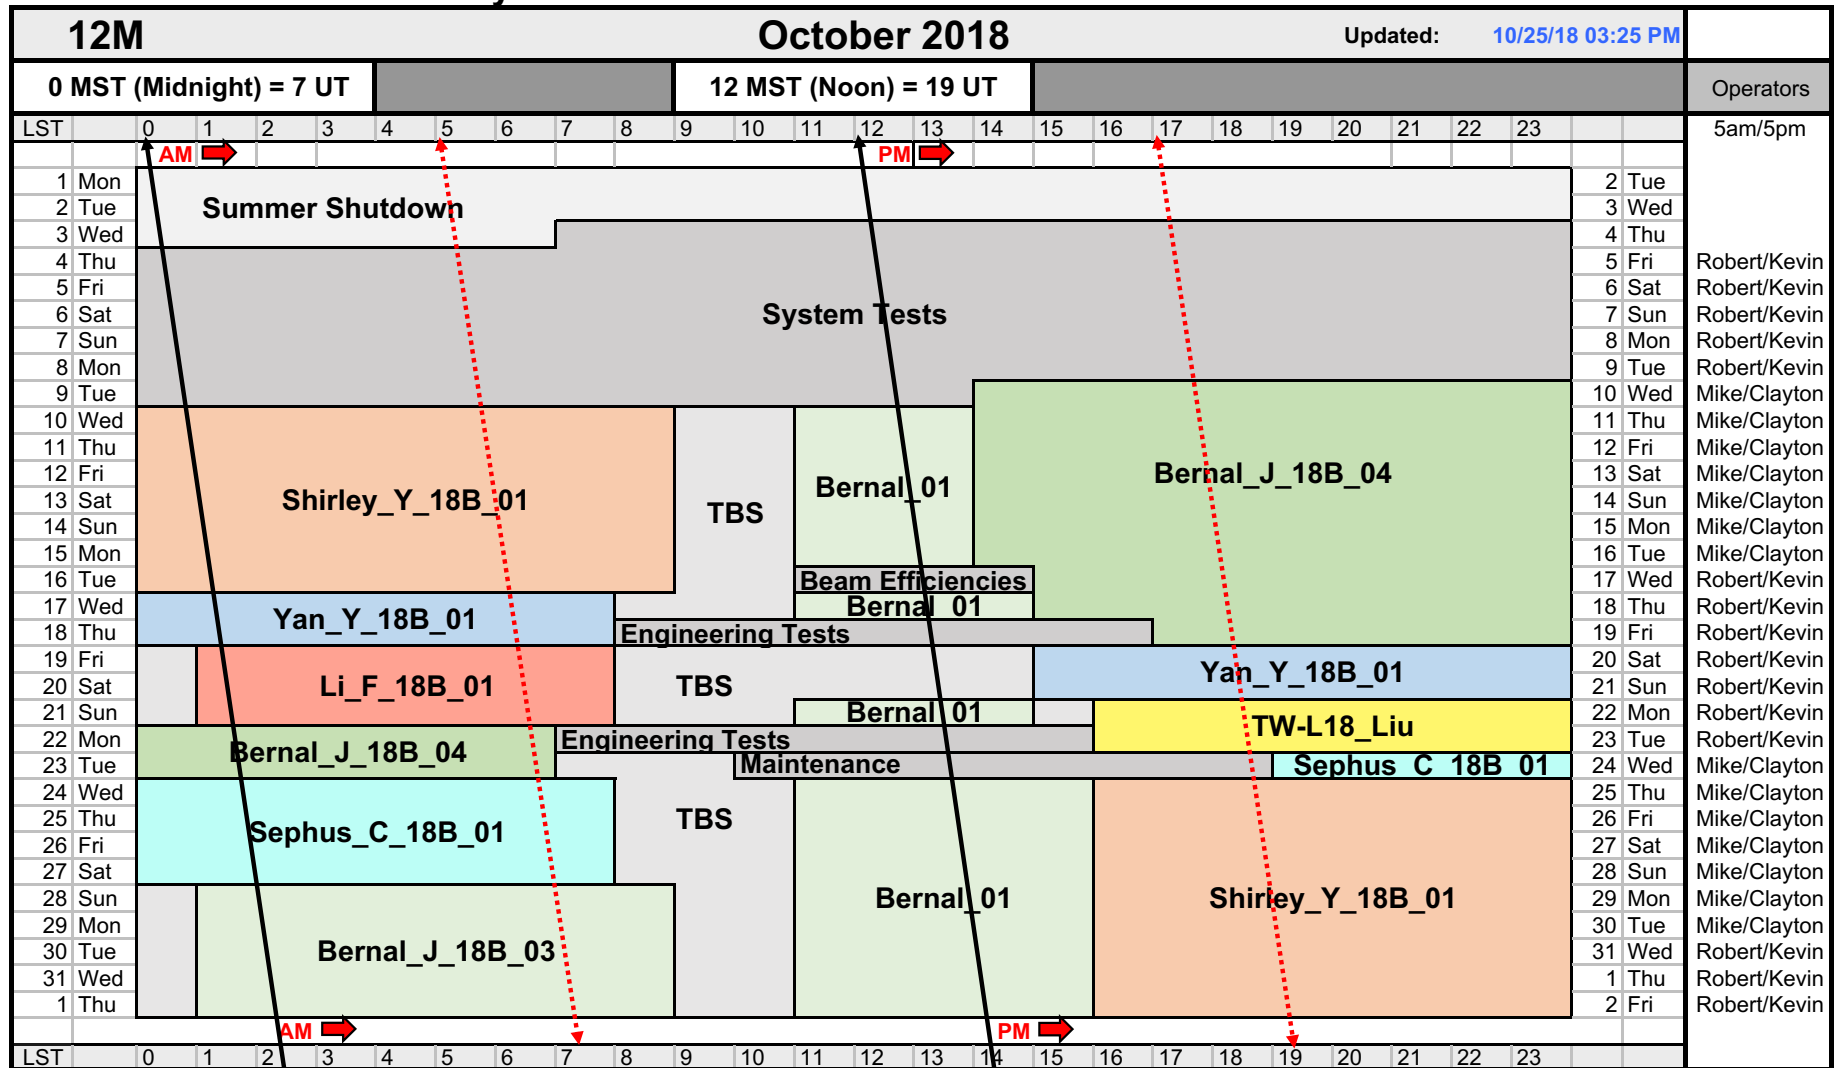

Arizona Radio Observatory

0 MST (Midnight) = 7 UT

12 MST (Noon) = 19 UT

Observer Time BEGINS and ENDS at LST times indicated
 Solid black arrows indicate 0 MST (Midnight) and 12 MST (Noon)

Telephone: (520) 318-8670
 Email 12m Operators:
oper12m@gmail.com