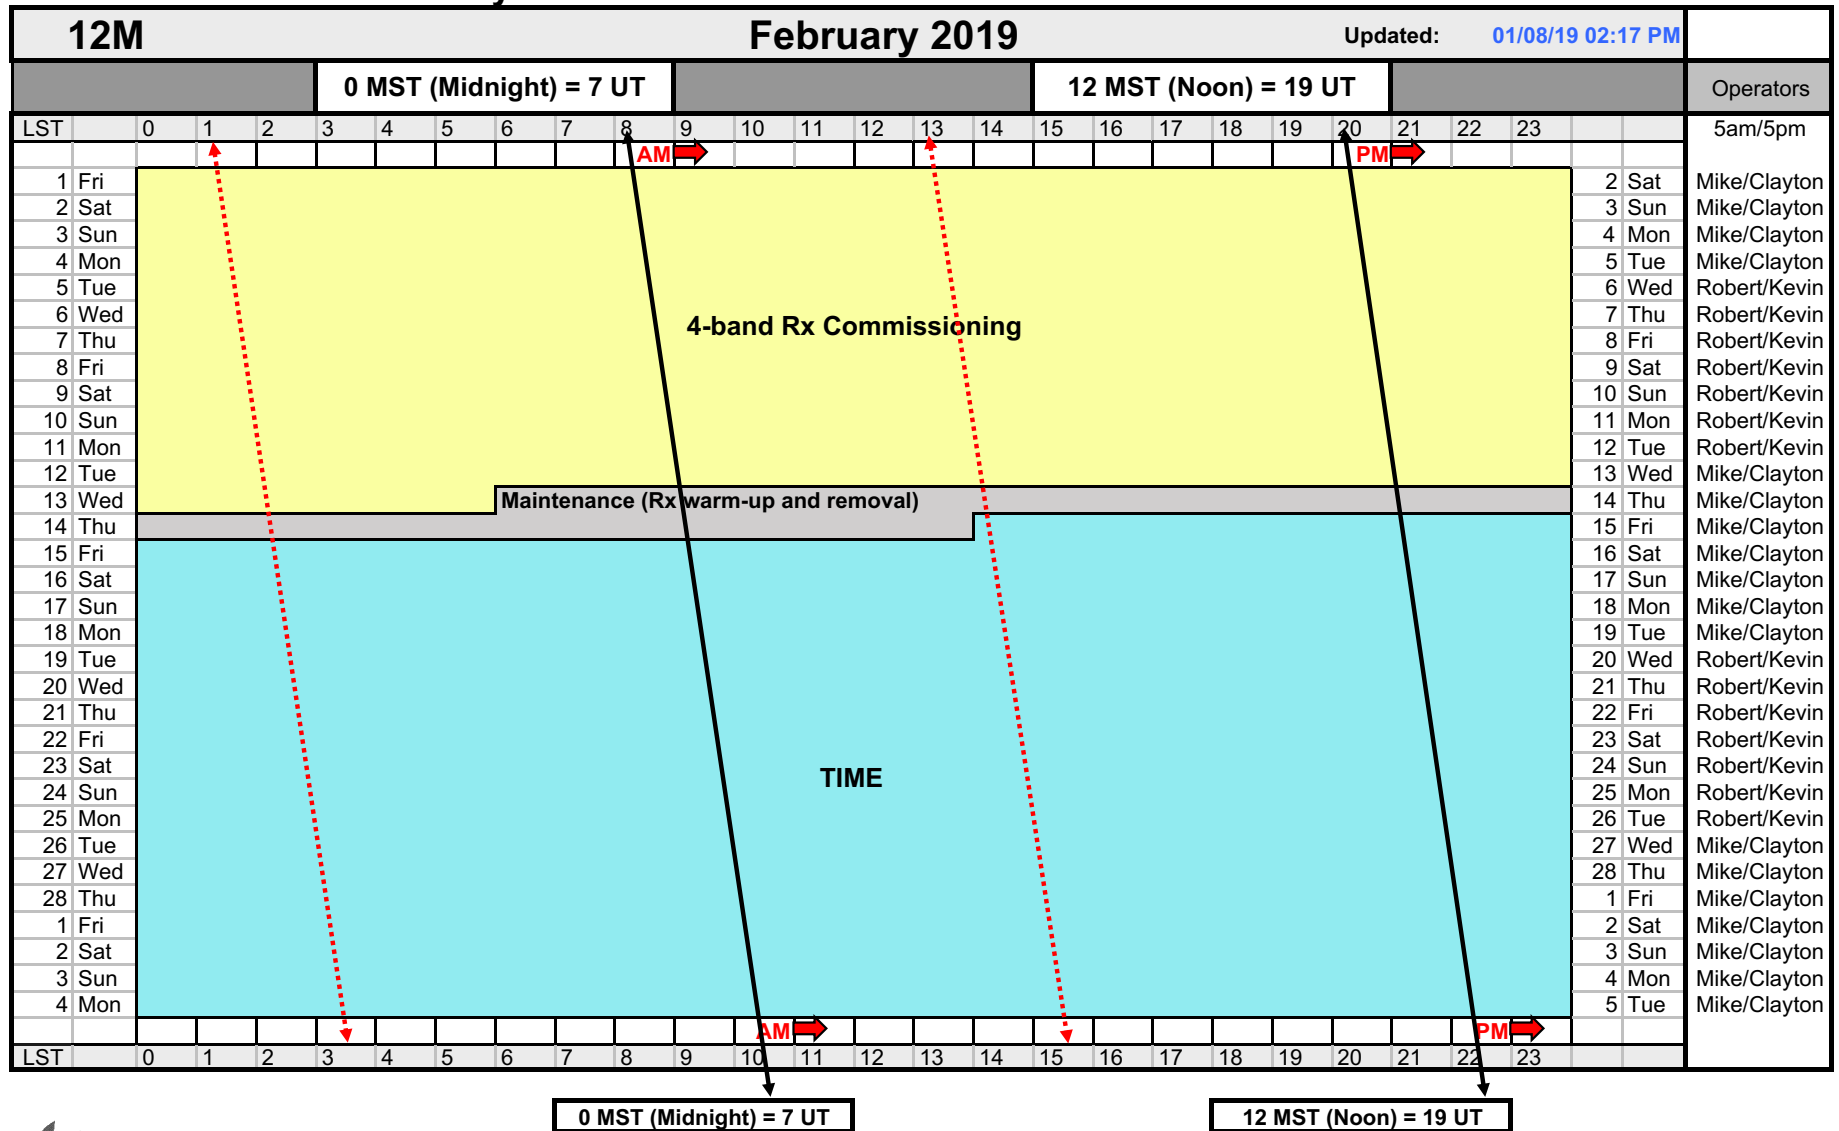

Arizona Radio Observatory

Observer Time BEGINS and ENDS at LST times indicated
 Solid black arrows indicate 0 MST (Midnight) and 12 MST (Noon)

Telephone: (520) 318-8670
 Email 12m Operators:
 oper12m@gmail.com