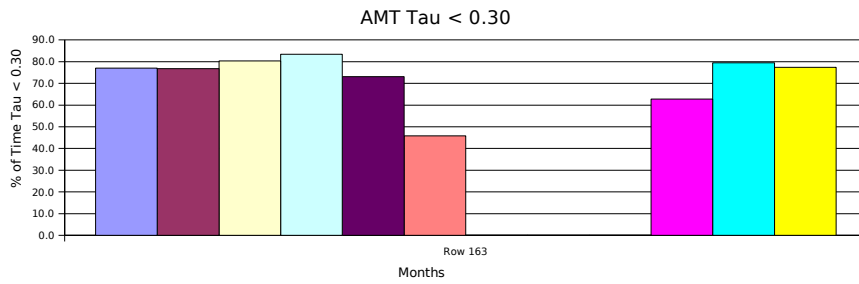

SMT Tau < 0.06

SMT Tau < 0.075

	Jan	Feb	Mar	Apr	May	Jun	Jul	Aug	Sep	Oct	Nov	Dec
1997										20.6	26.0	32.9
1998	30.4	13.1	16.1	14.0	11.2	2.4				9.3	13.5	15.3
1999	28.3	30.4	25.6	21.9	4.0	1.1				20.8	16.0	22.1
2000	21.8	20.8	15.3	10.7	2.9					2.6	15.7	15.6
2001	22.8	9.6	9.4	11.8	1.2	1.0				4.6	4.6	29.4
2002	16.9	25.3	24.5	4.7	9.0	0.2				4.2	13.8	14.7
2003	15.3	12.4	18.3	11.1	6.2	1.2				2.2	20.1	25.0
2004	2.3	21.6	11.6	10.3	2.6	3.1				6.0	15.5	20.0
2005	11.9	5.6	10.5	10.8	3.6	2.8				1.9	25.8	17.1
2006	22.4	28.6	12.8	4.7	0.6	0.1				11.4	9.9	19.2
2007	12.0	8.0	9.8	1.7	0.0	0.0				1.8	1.1	11.0
2008	8.5	5.2	15.6	17.6	2.2							
	17.5	16.4	15.4	10.8	4.0	1.3	0.0	0.0	0.0	7.8	14.7	20.2

SMT Tau < 0.075

tau_compare.ods

SMT Tau < 0.30												
	Jan	Feb	Mar	Apr	May	Jun	Jul	Aug	Sep	Oct	Nov	Dec
1997										73.7	81.8	63.1
1998	83.7	70.8	72.2	86.3	84.7	76.4				68.1	89.0	74.2
1999	96.2	96.3	92.7	87.5	82.4	42.5				86.0	96.4	77.6
2000	84.9	86.2	84.6	97.0	78.4					38.2	83.4	76.4
2001	72.2	76.5	84.8	75.5	69.0	45.1				54.6	60.6	89.3
2002	70.5	90.4	90.3	77.4	85.3	35.8				55.5	76.0	78.4
2003	87.1	61.5	74.0	89.9	71.6	58.0				57.7	73.4	79.9
2004	72.2	83.1	71.5	75.7	80.0	58.5				68.8	71.3	84.0
2005	64.2	51.5	73.9	89.4	71.7	55.8				62.4	89.4	85.4
2006	89.4	86.5	68.5	77.7	75.3	23.7				50.7	92.9	67.7
2007	58.1	67.9	76.5	64.5	42.2	16.4				74.9	59.7	75.0
2008	68.9	74.1	94.4	96.7	64.0							
	77.0	76.8	80.3	83.4	73.1	45.8	0.0	0.0	0.0	62.8	79.4	77.4