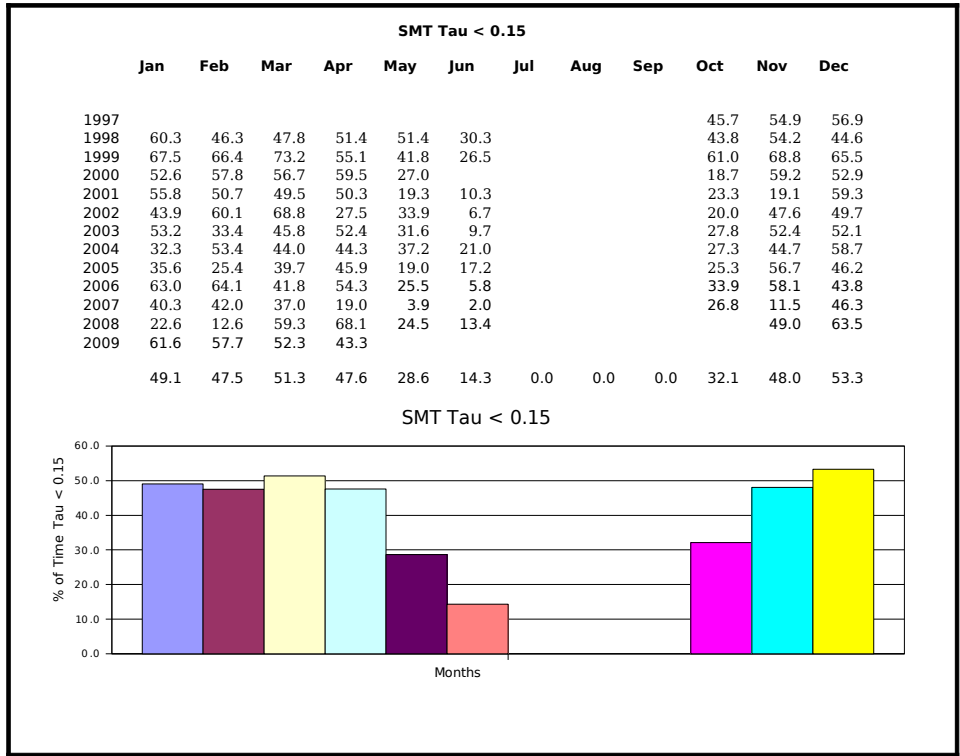

tau_compare.ods

SMT Tau < 0.30

	Jan	Feb	Mar	Apr	May	Jun	Jul	Aug	Sep	Oct	Nov	Dec
1997										73.7	81.8	63.1
1998	83.7	70.8	72.2	86.3	84.7	76.4				68.1	89.0	74.2
1999	96.2	96.3	92.7	87.5	82.4	42.5				86.0	96.4	77.6
2000	84.9	86.2	84.6	97.0	78.4					38.2	83.4	76.4
2001	72.2	76.5	84.8	75.5	69.0	45.1				54.6	60.6	89.3
2002	70.5	90.4	90.3	77.4	85.3	35.8				55.5	76.0	78.4
2003	87.1	61.5	74.0	89.9	71.6	58.0				57.7	73.4	79.9
2004	72.2	83.1	71.5	75.7	80.0	58.5				68.8	71.3	84.0
2005	64.2	51.5	73.9	89.4	71.7	55.8				62.4	89.4	85.4
2006	89.4	86.5	68.5	77.7	75.3	23.7				50.7	92.9	67.7
2007	58.1	67.9	76.5	64.5	42.2	16.4				74.9	59.7	75.0
2008	68.9	74.1	94.4	96.7	64.0	41.2					77.8	63.5
2009	75.8	83.4	81.4	84.4								
	76.9	77.4	80.4	83.5	73.1	45.3	0.0	0.0	0.0	62.8	79.3	76.2

AMT Tau < 0.30