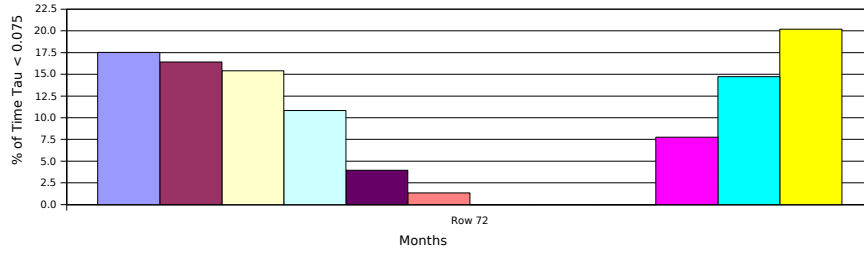

SMT Tau < 0.075

	Jan	Feb	Mar	Apr	May	Jun	Jul	Aug	Sep	Oct	Nov	Dec
1997										20.6	26.0	32.9
1998	30.4	13.1	16.1	14.0	11.2	2.4				9.3	13.5	15.3
1999	28.3	30.4	25.6	21.9	4.0	1.1				20.8	16.0	22.1
2000	21.8	20.8	15.3	10.7	2.9					2.6	15.7	15.6
2001	22.8	9.6	9.4	11.8	1.2	1.0				4.6	4.6	29.4
2002	16.9	25.3	24.5	4.7	9.0	0.2				4.2	13.8	14.7
2003	15.3	12.4	18.3	11.1	6.2	1.2				2.2	20.1	25.0
2004	2.3	21.6	11.6	10.3	2.6	3.1				6.0	15.5	20.0
2005	11.9	5.6	10.5	10.8	3.6	2.8				1.9	25.8	17.1
2006	22.4	28.6	12.8	4.7	0.6	0.1				11.4	9.9	19.2
2007	12.0	8.0	9.8	1.7	0.0	0.0				1.8	1.1	11.0
2008	8.5	5.2	15.6	17.6	2.2							
	17.5	16.4	15.4	10.8	4.0	1.3	0.0	0.0	0.0	7.8	14.7	20.2

SMT Tau < 0.075