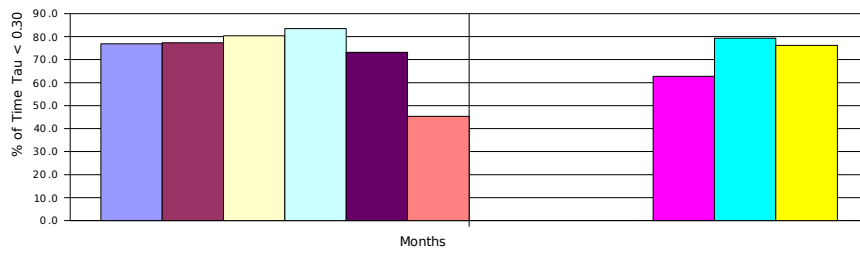

SMT Tau < 0.06

SMT Tau < 0.075

	Jan	Feb	Mar	Apr	May	Jun	Jul	Aug	Sep	Oct	Nov	Dec
1997										20.6	26.0	32.9
1998	30.4	13.1	16.1	14.0	11.2	2.4				9.3	13.5	15.3
1999	28.3	30.4	25.6	21.9	4.0	1.1				20.8	16.0	22.1
2000	21.8	20.8	15.3	10.7	2.9					2.6	15.7	15.6
2001	22.8	9.6	9.4	11.8	1.2	1.0				4.6	4.6	29.4
2002	16.9	25.3	24.5	4.7	9.0	0.2				4.2	13.8	14.7
2003	15.3	12.4	18.3	11.1	6.2	1.2				2.2	20.1	25.0
2004	2.3	21.6	11.6	10.3	2.6	3.1				6.0	15.5	20.0
2005	11.9	5.6	10.5	10.8	3.6	2.8				1.9	25.8	17.1
2006	22.4	28.6	12.8	4.7	0.6	0.1				11.4	9.9	19.2
2007	12.0	8.0	9.8	1.7	0.0	0.0				1.8	1.1	11.0
2008	8.5	5.2	15.6	17.6	2.2	1.5					6.7	10.6
2009	26.7	23.9	15.9	7.8								
	18.3	17.0	15.5	10.6	4.0	1.3	0.0	0.0	0.0	7.8	14.1	19.4

SMT Tau < 0.075

tau_compare.ods

SMT Tau < 0.30

	Jan	Feb	Mar	Apr	May	Jun	Jul	Aug	Sep	Oct	Nov	Dec
1997										73.7	81.8	63.1
1998	83.7	70.8	72.2	86.3	84.7	76.4				68.1	89.0	74.2
1999	96.2	96.3	92.7	87.5	82.4	42.5				86.0	96.4	77.6
2000	84.9	86.2	84.6	97.0	78.4					38.2	83.4	76.4
2001	72.2	76.5	84.8	75.5	69.0	45.1				54.6	60.6	89.3
2002	70.5	90.4	90.3	77.4	85.3	35.8				55.5	76.0	78.4
2003	87.1	61.5	74.0	89.9	71.6	58.0				57.7	73.4	79.9
2004	72.2	83.1	71.5	75.7	80.0	58.5				68.8	71.3	84.0
2005	64.2	51.5	73.9	89.4	71.7	55.8				62.4	89.4	85.4
2006	89.4	86.5	68.5	77.7	75.3	23.7				50.7	92.9	67.7
2007	58.1	67.9	76.5	64.5	42.2	16.4				74.9	59.7	75.0
2008	68.9	74.1	94.4	96.7	64.0	41.2					77.8	63.5
2009	75.8	83.4	81.4	84.4								
	76.9	77.4	80.4	83.5	73.1	45.3	0.0	0.0	0.0	62.8	79.3	76.2

AMT Tau < 0.30

	0	< 0.06	< 0.075	< 0.15	< 0.30
Jan	1	10.86	18.28	49.06	76.93
Feb	2	10.30	17.04	47.49	77.35
Mar	3	8.43	15.45	51.33	80.40
Apr	4	5.28	10.59	47.59	83.50
May	5	1.75	3.95	28.65	73.15
Jun	6	0.50	1.34	14.29	45.34
Jul	7	0.00	0.00	0.00	0.00
Aug	8	0.00	0.00	0.00	0.00
Sep	9	0.00	0.00	0.00	0.00
Oct	10	3.80	7.76	32.15	62.78
Nov	11	8.29	14.06	48.02	79.31
Dec	12	12.55	19.41	53.29	76.21