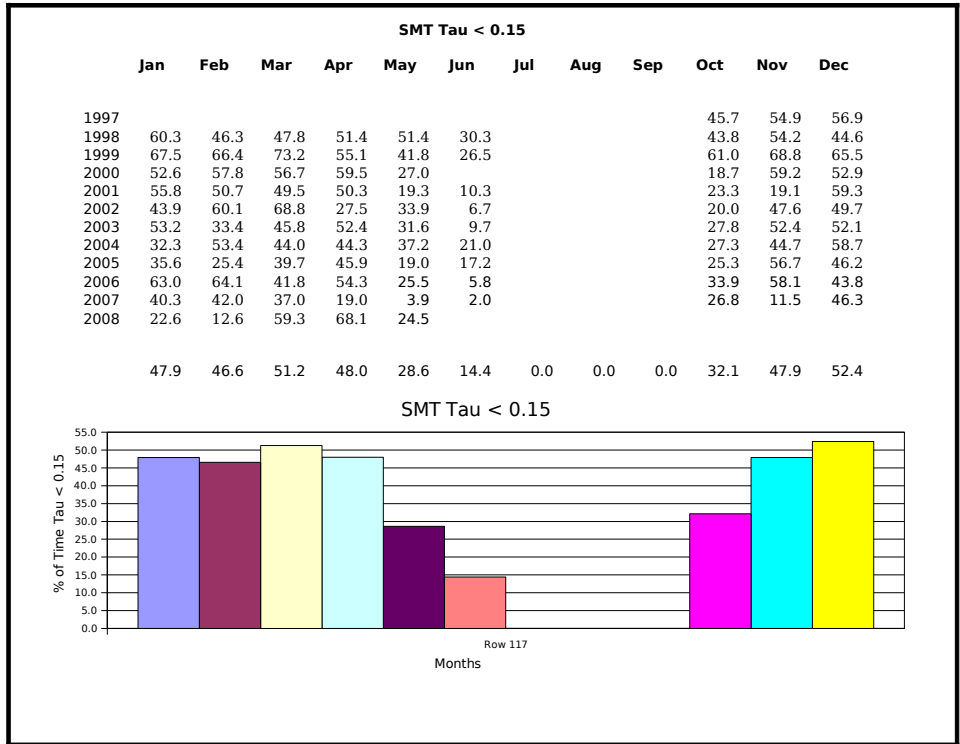

tau_compare.ods

SMT Tau < 0.30												
	Jan	Feb	Mar	Apr	May	Jun	Jul	Aug	Sep	Oct	Nov	Dec
1997										73.7	81.8	63.1
1998	83.7	70.8	72.2	86.3	84.7	76.4				68.1	89.0	74.2
1999	96.2	96.3	92.7	87.5	82.4	42.5				86.0	96.4	77.6
2000	84.9	86.2	84.6	97.0	78.4					38.2	83.4	76.4
2001	72.2	76.5	84.8	75.5	69.0	45.1				54.6	60.6	89.3
2002	70.5	90.4	90.3	77.4	85.3	35.8				55.5	76.0	78.4
2003	87.1	61.5	74.0	89.9	71.6	58.0				57.7	73.4	79.9
2004	72.2	83.1	71.5	75.7	80.0	58.5				68.8	71.3	84.0
2005	64.2	51.5	73.9	89.4	71.7	55.8				62.4	89.4	85.4
2006	89.4	86.5	68.5	77.7	75.3	23.7				50.7	92.9	67.7
2007	58.1	67.9	76.5	64.5	42.2	16.4				74.9	59.7	75.0
2008	68.9	74.1	94.4	96.7	64.0							
	77.0	76.8	80.3	83.4	73.1	45.8	0.0	0.0	0.0	62.8	79.4	77.4